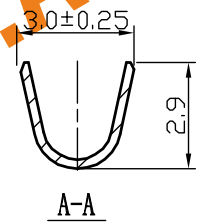

SM Type Terminal FEMALE

WWW.ASA-Elec.com

ASA Electronic

ASA
Electronic
AsA Electronic Co.

WWW.ASA-Elec.com

Tel : (+98) 21 66 73 56 82 Mob : (+98) 912 03 161 02

Terminal		Phosper Bronze		1			
No.	Item/Material No.	Material	QTY	Remark			
Unmarked Tolerance							
		Unit	Scale	Design Unit	Size	Part No.	
		mm	—	Metric	A4		
Draw	Review	Approve	Material	Drawing No.			Part No.
				Item	SM-YT		