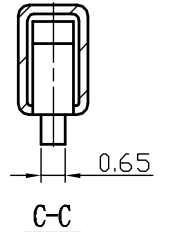

SM Type Terminal FEMALE

WWW.ASA-Elec.com

ASA Electronic

ASA
Electronic
AsA Electronic Co.

WWW.ASA-Elec.com

Tel : (+98) 21 66 73 56 82 Mob : (+98) 912 03 161 02

Terminal		Phosper Bronze		1			
No.	Item/Material No.	Material	QTY	Remark			
Unmarked Tolerance							
		Unit	Scale	Design Unit	Size	Part No.	
		mm	—	Metric	A4		
Draw	Review	Approve	Material	Drawing No.			Part No.
				Item	SM-YT		