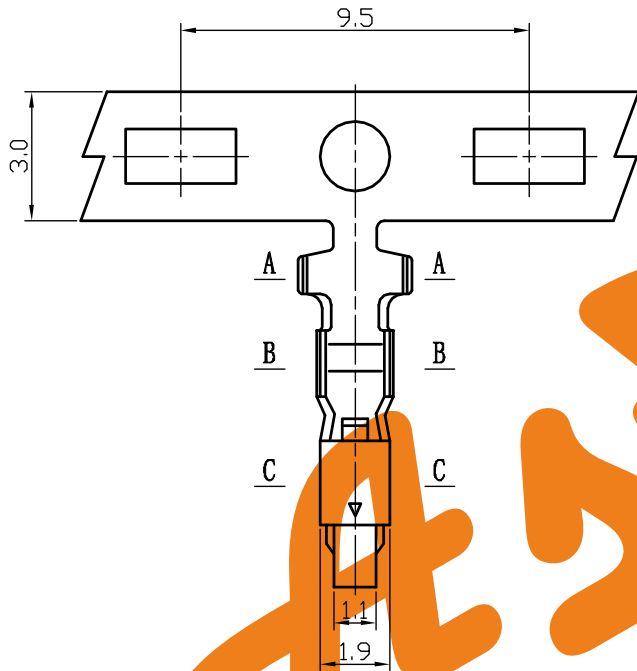

SM Type Terminal FEMALE

WWW.ASA-Elec.com

ASA Electronic

ASA
Electronic
AsA Electronic Co.

WWW.ASA-Elec.com

Tel : (+98) 21 66 73 56 82 Mob : (+98) 912 03 161 02

Terminal		Phosper Bronze		1			
No.	Item/Material No.	Material	QTY	Remark			
Unmarked Tolerance							
		Unit	Scale	Design Unit	Size	Part No.	
		mm	—	Metric	A4		
Draw	Review	Approve	Material	Drawing No.			Part No.
				Item	SM-YT		