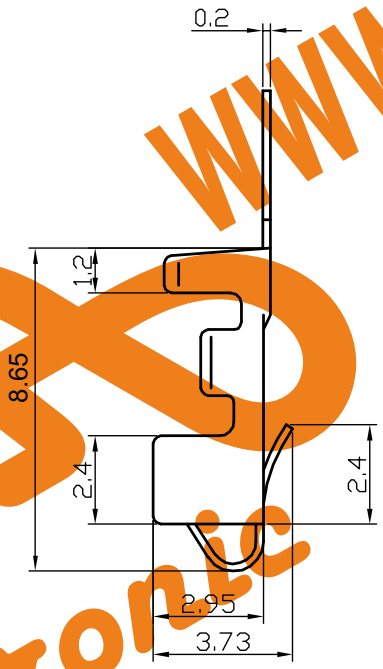

SM Type Terminal FEMALE

WWW.ASA-Elec.com

ASA Electronic

ASA
Electronic
AsA Electronic Co.

WWW.ASA-Elec.com

Tel : (+98) 21 66 73 56 82 Mob : (+98) 912 03 161 02

Terminal		Phosper Bronze		1			
No.	Item/Material No.	Material	QTY	Remark			
Unmarked Tolerance							
		Unit	Scale	Design Unit	Size	Part No.	
		mm	—	Metric	A4		
Draw	Review	Approve	Material	Drawing No.			Part No.
				Item	SM-YT		