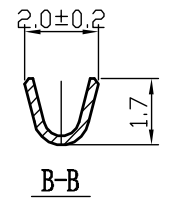

SM Type Terminal FEMALE

WWW.ASA-Elec.com

ASA Electronic

ASA
Electronic
AsA Electronic Co.

WWW.ASA-Elec.com

Tel : (+98) 21 66 73 56 82 Mob : (+98) 912 03 161 02

Terminal		Phosper Bronze		1			
No.	Item/Material No.	Material	QTY	Remark			
Unmarked Tolerance							
		Unit	Scale	Design Unit	Size	Part No.	
		mm	—	Metric	A4		
Draw	Review	Approve	Material	Drawing No.			Part No.
				Item	SM-YT		